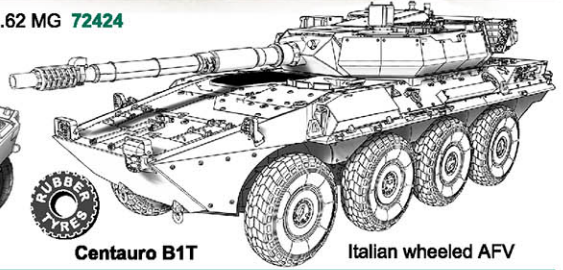

2017 NEWS

72437 B1 Centauro 105mm wheeled tank

72420 VBL short ch. 7.62 MG 72424

Centauro B1T

Italian wheeled AFV

IDF Centurion Shot Mk.3/5

72427 72428

RUBBER TRACKS

Centurion Mk.5LR

72431

72429 FV4005 "JS-killer" 183mm on Centurion hull

WITH ETCHED PARTS

RUBBER TYRES

RUBBER TYRES

RUBBER TYRES

RUBBER TYRES