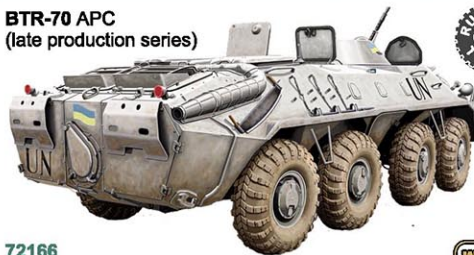

BTR-70 APC
(late production series)