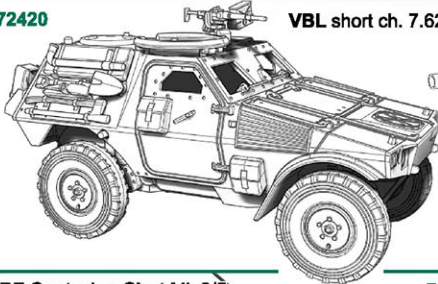

2017 NEWS

72437 B1 Centauro 105mm wheeled tank

72420 VBL short ch. 7.62 MG 72424

Centauro B1T

Italian wheeled AFV

IDF Centurion Shot Mk.3/5

72427 72428

RUBBER TRACKS

Centurion Mk.5LR

72431

72429 FV4005 "JS-killer" 183mm on Centurion hull

WITH ETCHED PARTS

RUBBER TYRES

RUBBER TYRES

RUBBER TYRES

RUBBER TYRES