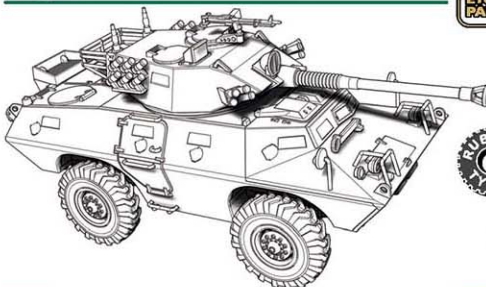

RUBBER TYRES