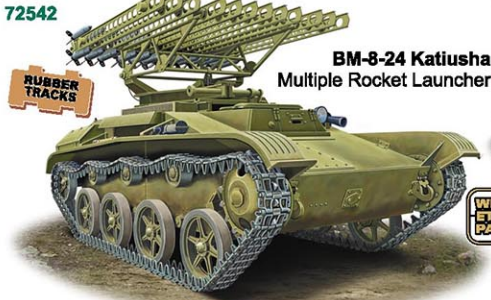

2017 NEWS

72437 B1 Centauro 105mm wheeled tank

72420 VBL short ch. 7.62 MG 72424

Centauro B1T

Italian wheeled AFV

IDF Centurion Shot Mk.3/5

72427 72428

RUBBER TRACKS

RUBBER TYRES

V-100 (XM-706 E1) Commando Car

72433

72432

FV-622 Stalwart Mk.2 6x6

FV-603B Saracen Mk.II

72434

FV-651 Salamander
Mk.6 Crash Tender

DIGITAL DESIGN

72307 Ka-25PL Hormone Anti-Submarine Helicopter

72306 BT-D-1 Destroyer/Naval Dive Bomber

72531 US 3 inch AT Gun M5 on carriage M6

72541 T-60 GAZ plant production (m.1942)

BM-8-24 Katiusha
Multiple Rocket Launcher